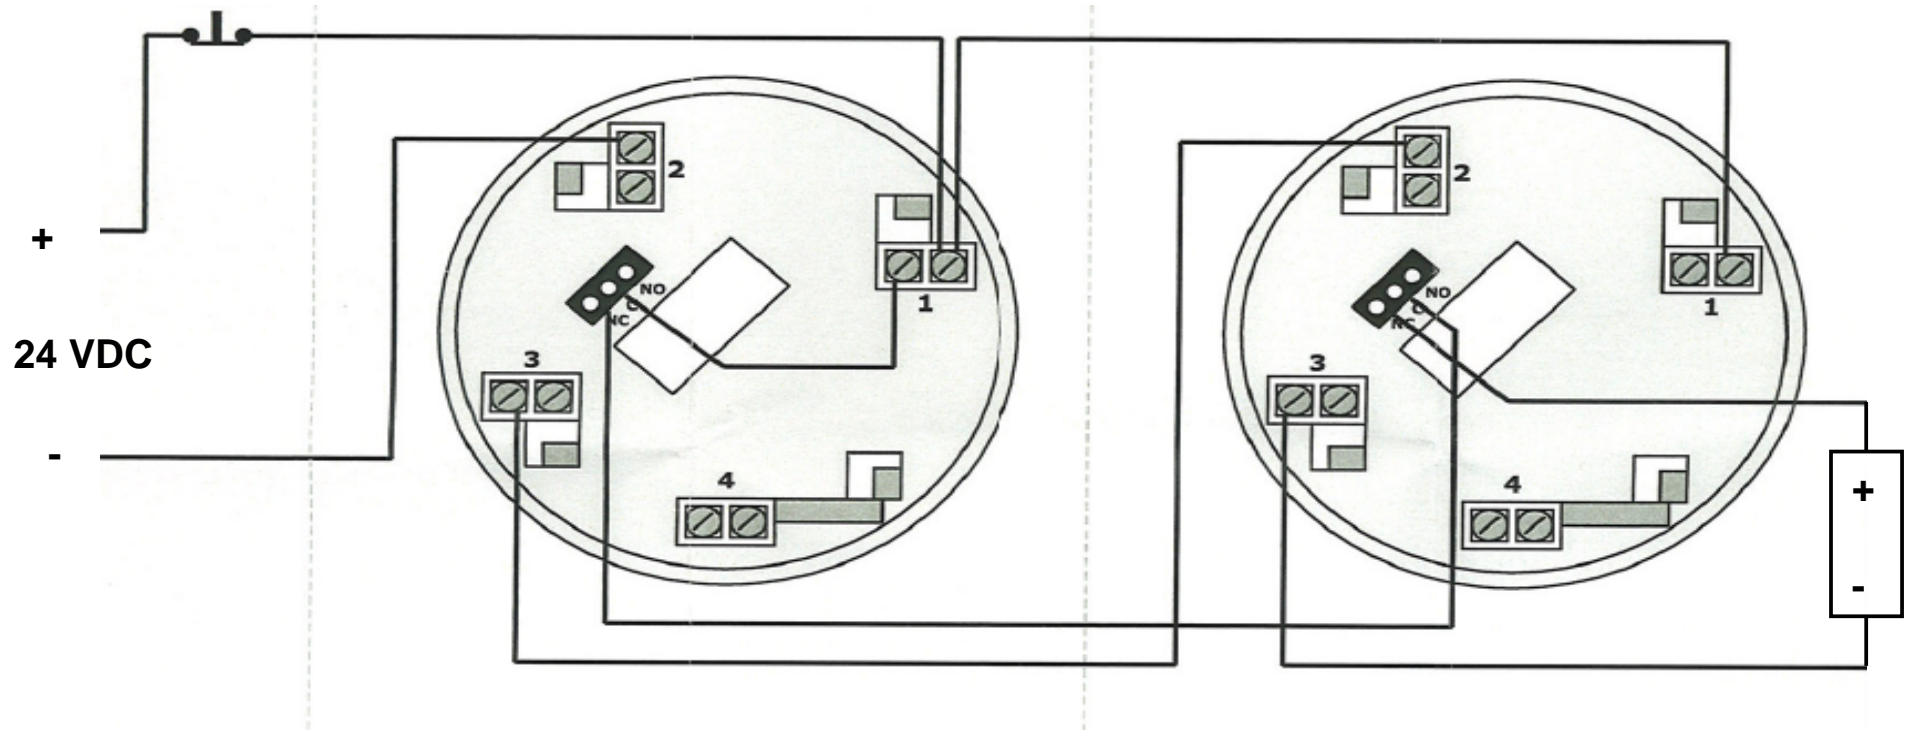

# Wiring

# Wiring

Relay included  
FD600 optical,  
FD601 ionization

Electrical Hold open device  
or magnet

## CONTROL UNIT ABLOY 7400

**ATTN!**

**Shift resistor from control unit to the last detector on the line, see wiring.**