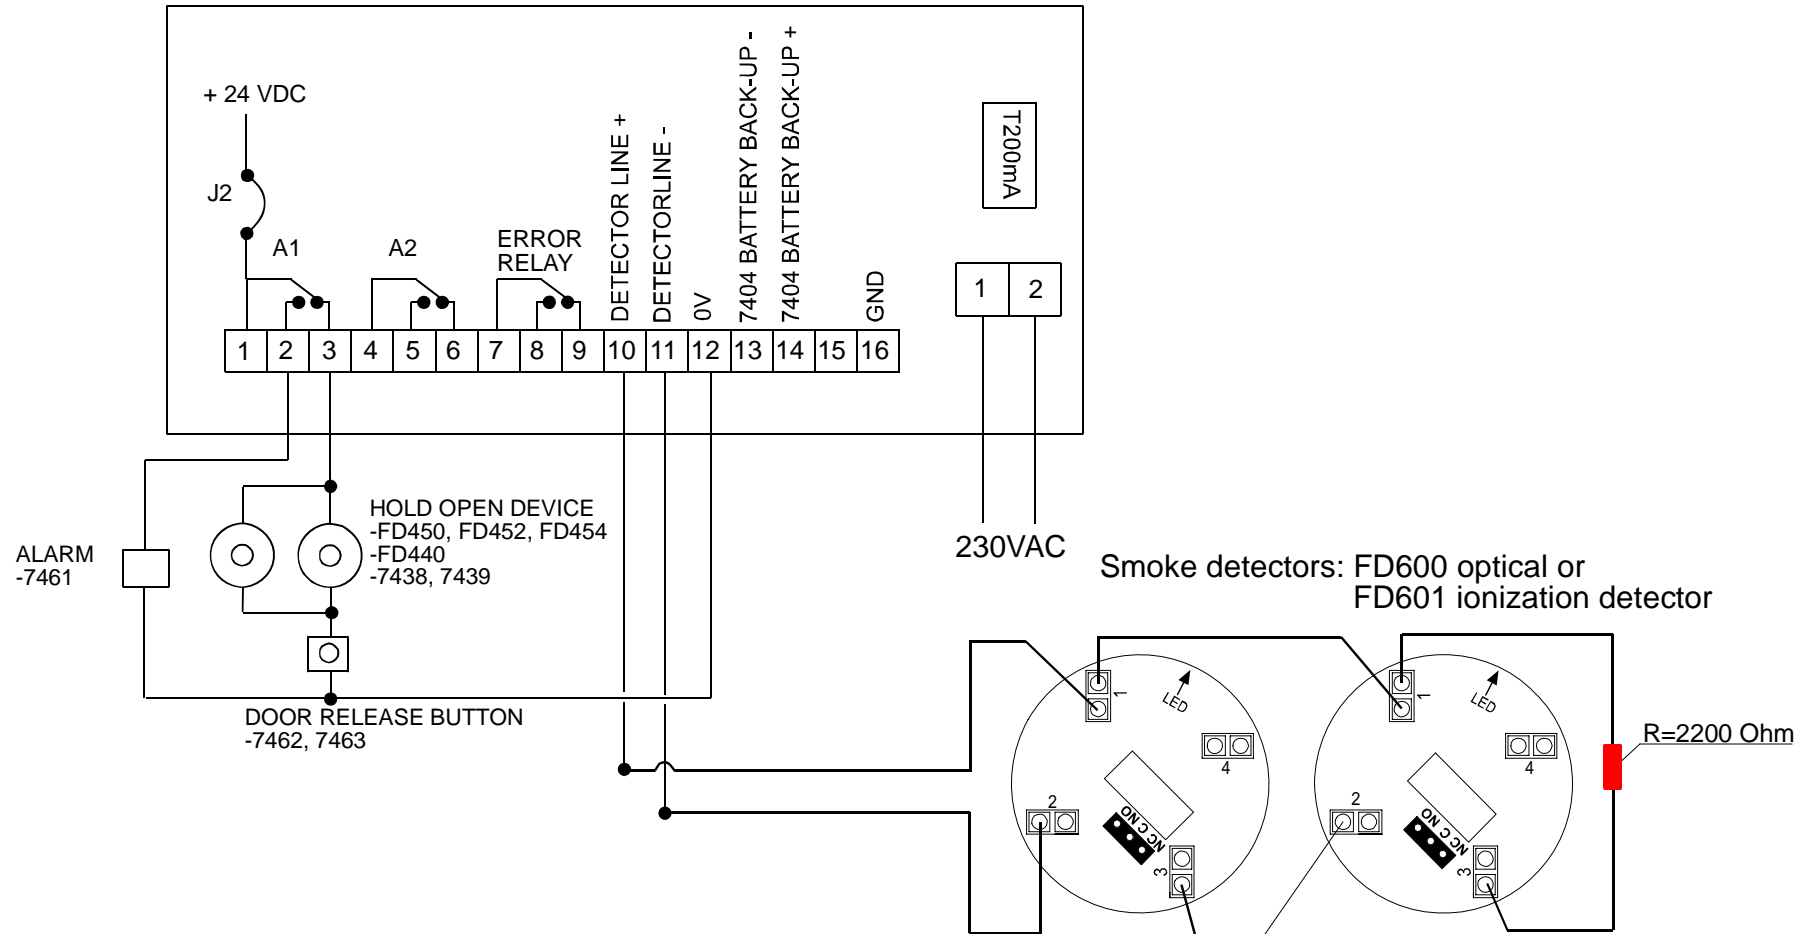

# Wiring

Relay included  
FD600 optical,  
FD601 ionization

Electrical Hold open device  
or magnet

## CONTROL UNIT ABLOY 7400

**ATTN!**

**Shift resistor from control unit to the last detector on the line, see wiring.**