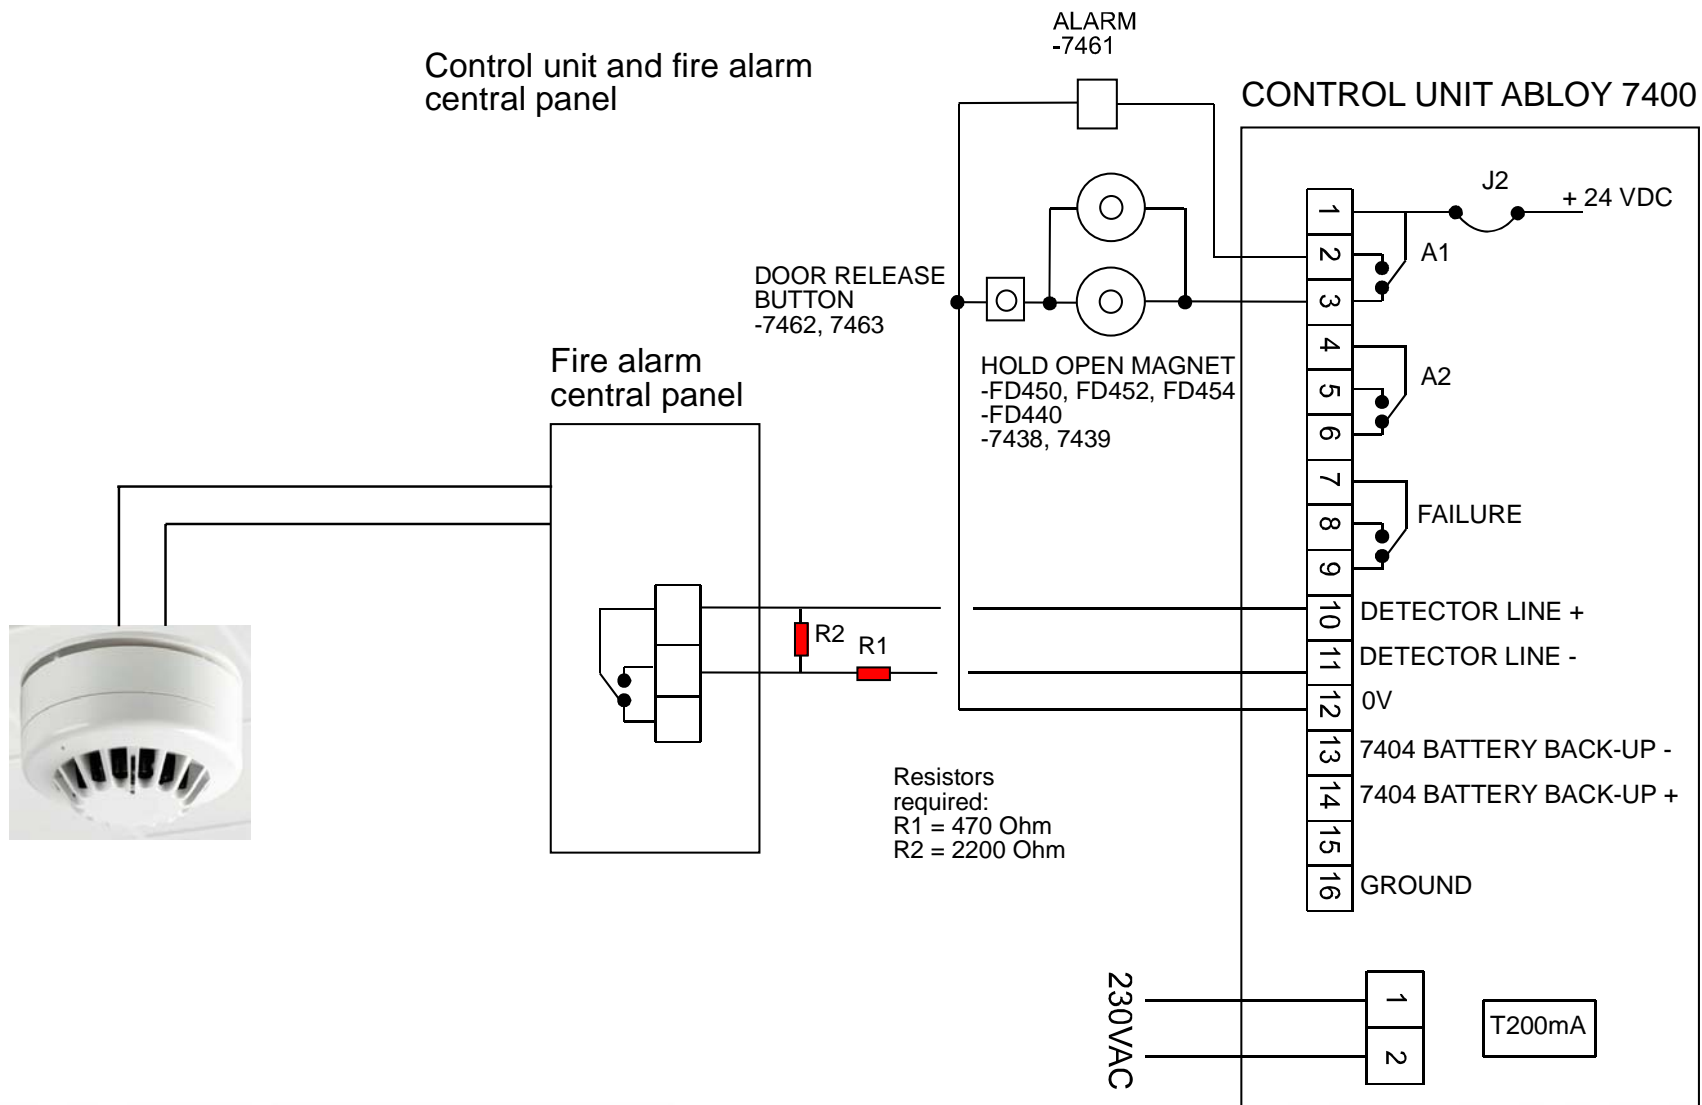

# Wiring

# Wiring

Relay included  
FD600 optical,  
FD601 ionization

Electrical Hold open device  
or magnet

## CONTROL UNIT ABLOY 7400

**ATTN!**

**Shift resistor from control unit to the last detector on the line, see wiring.**